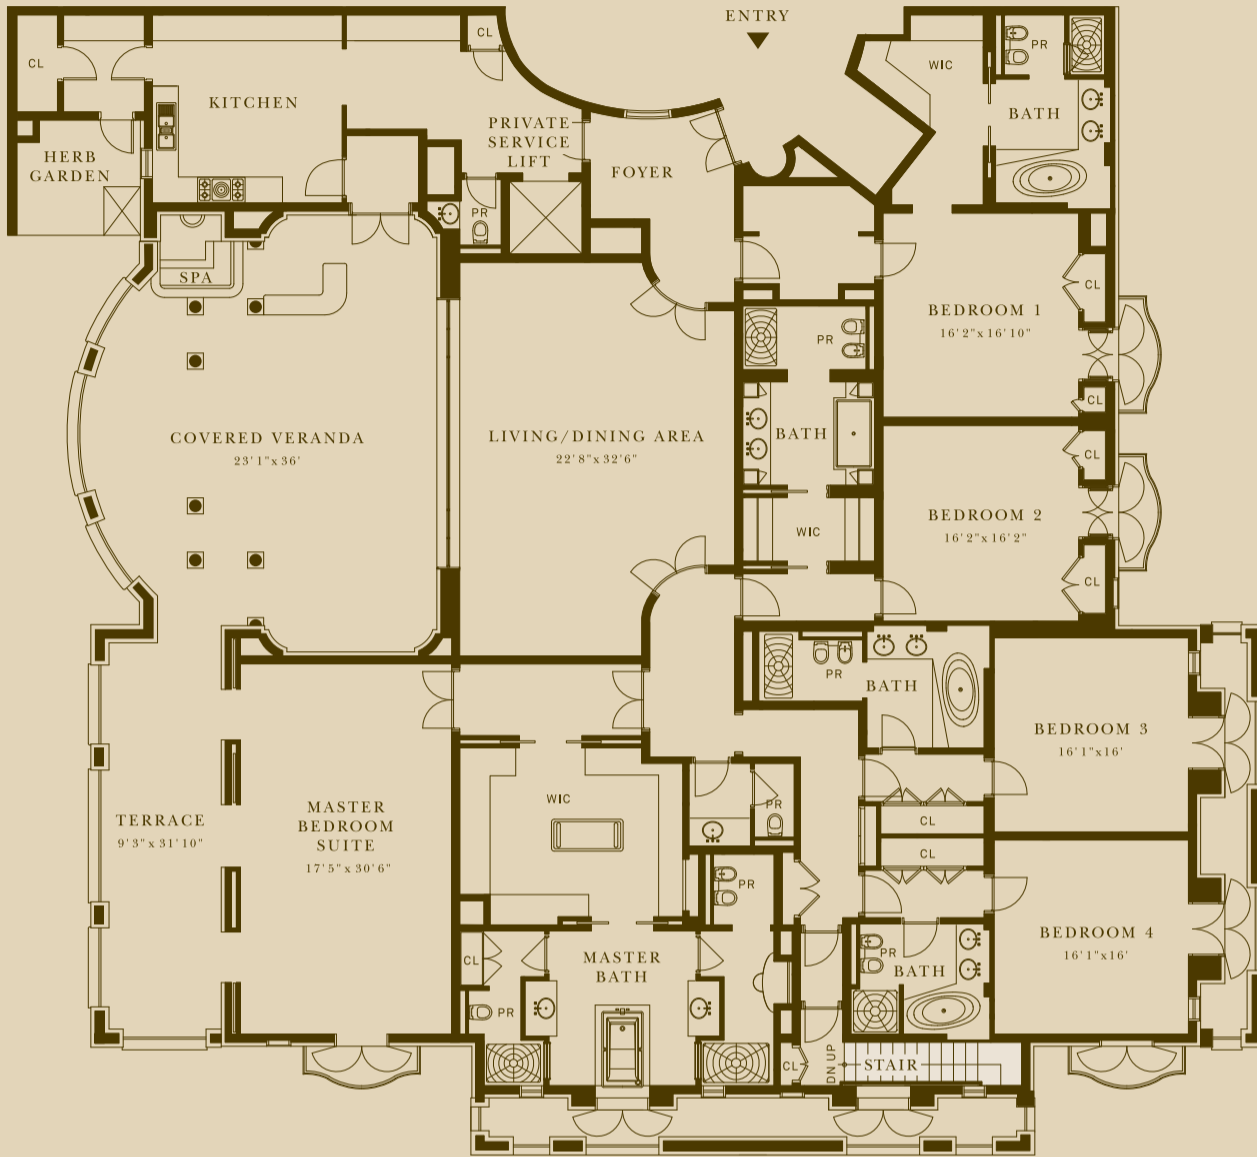

5 minute walk to Sandy Lane Hotel

20 minutes to Airport / Bridgetown

PENTHOUSE SOUTH

- 8,147 SQUARE FEET
- 5 BEDROOMS
- 5 FULL BATHS
- 2 HALF BATHS