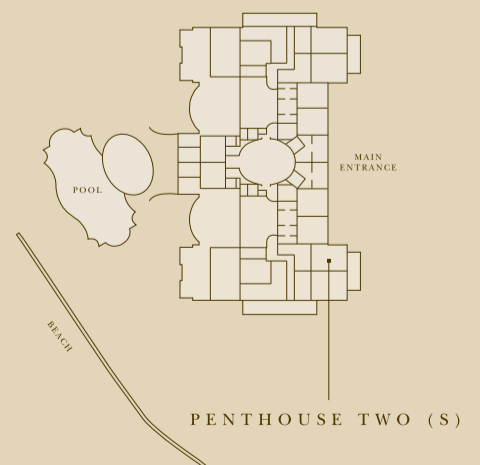

5 minute walk to Sandy Lane Hotel

20 minutes to Airport / Bridgetown

PENTHOUSE SOUTH

- 8,147 SQUARE FEET
- 5 BEDROOMS
- 5 FULL BATHS
- 2 HALF BATHS